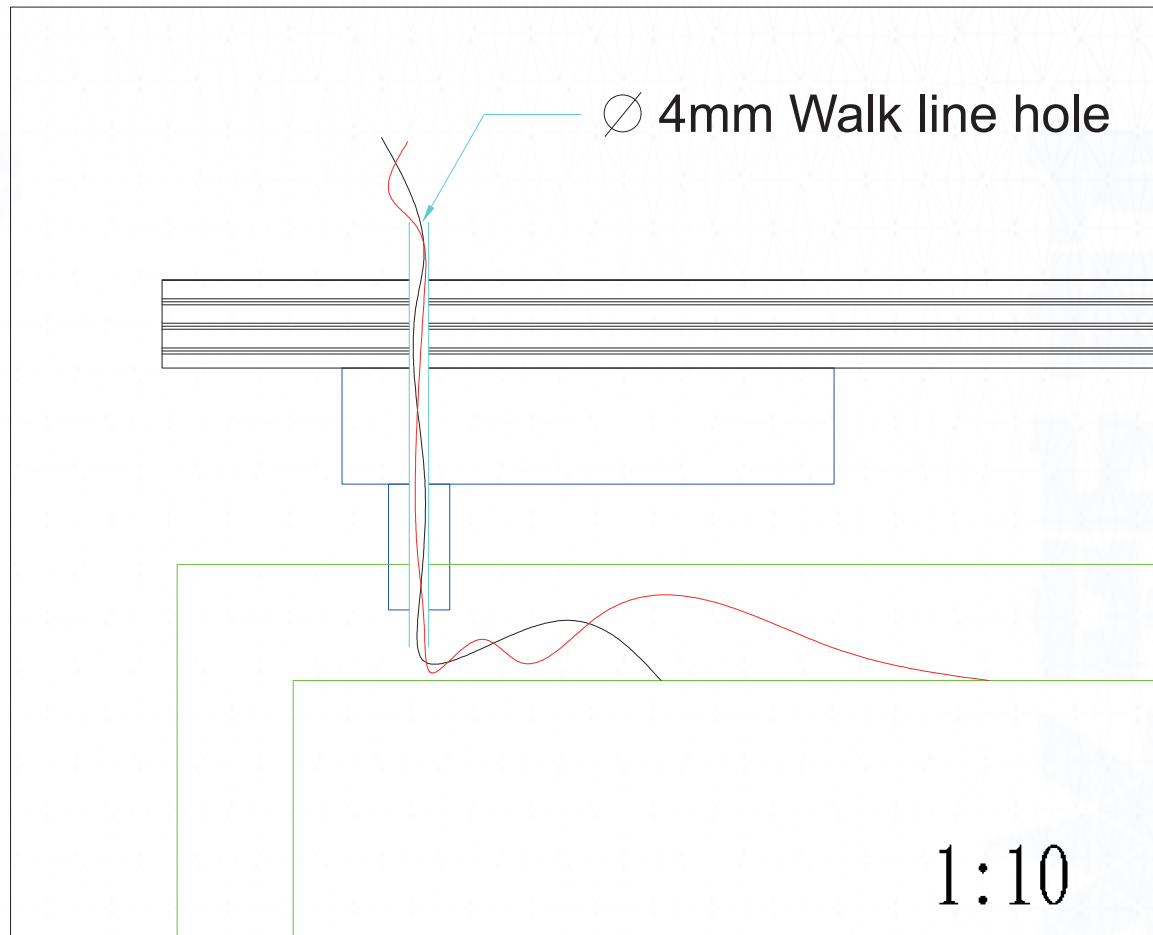

Shenzhen YuGuang New Material Co.,Ltd

General wiring diagram

Wiring details

Glass glue sealing edge

Connection of glass door clamp

Connection of glass door clamp